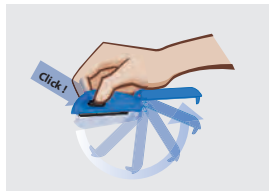

Stamp Mouse 30
18 x 47 mm

Stamp Mouse R 30
Ø 30 mm

Stamp Mouse R 40
Ø 40 mm

Never
leave
your
Stamp
Mouse
alone

The Spirit of Innovation

Never leave your
Stamp Mouse
alone

Modern design - minimized and reduced to the essential. Colours range from youthful and trendy to classic and elegant.

Push the buttons and stamp - effortless and just with one hand.

Optimized size of imprint and minimized size of mount. Compact, precise and robust use.

Multifunctional and always with you - on your desktop in the office or on the road in your pocket ...